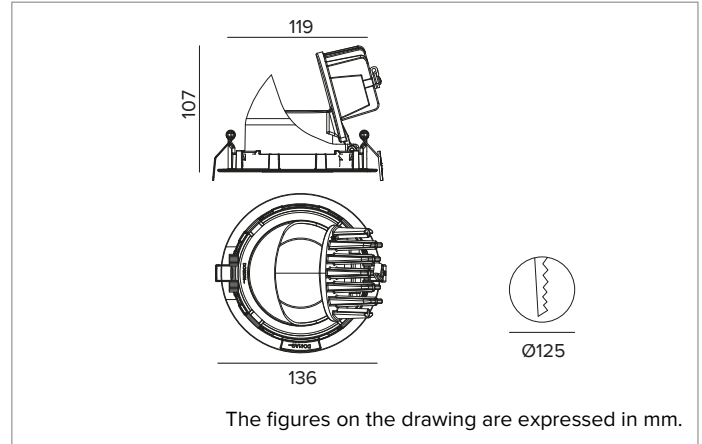

SOURCE

High efficiency Chip on Board LED Ra90. Ra80 on request.

Energy efficiency class: F

Nominal power: 19W

Nominal flux: 2001lm

Colour rendering index: 90

Rf: 90

Rg: 98

CCT nominal: 4000K

Lifetime (L80/B10): >50000h tq +25°C

ILLUMINOTECHNICAL CHARACTERISTICS

SP - precision optics with a black silicone cut off ring. Version with a transparent PMMA lens. UGR<19 (EN 12464-1).

Optic: LENS

Beam angles: SP

Optical efficiency: 80%

Fixture flux: 1593lm

Luminous efficacy: 73lm/W

Photobiological safety: Compliant with RG1 low risk group

MECHANICAL CHARACTERISTICS

Die-cast white painted anodised aluminium body and dissipator. Friction rotation system on hinges with adjustability of the fixture from -25°/+75° on a vertical plane and can be manually aimed to 355° on a horizontal plane. Trim version with an integrated white ring.

Colour and finish: Plaster white

Weight: 0.7Kg

Degree of protection: IP20 for recessed part

Degree of protection: IP40 for exposed part

ELECTRICAL CHARACTERISTICS

Integrated electronic ON-OFF driver.

Fixture Power: 22W

Power supply: 220-240Vac 50/60Hz

Insulation Class: CLASS 2

Type of driver / Control: ON-OFF

Driver included: YES

Class F: YES

SAFE FLICKER: PstLM=<1 and SVM=<0.4 (IEC TR 61547-1 and IEC TR 63158), to ensure a more comfortable and safe light

Ambient temperature: 0°C / +25°C

INSTALLATION

Quick tool-free mounting system for false ceiling installation from 0.5 to 30mm.

NOTES

110-277Vac version available on request.

WARRANTY

5 years.

WARNING

Luminaire designed for disposal/recycling at end-of-life. Replaceable (LED only) light source by a professional. Replaceable control gear by a professional.

Due to the technological evolution of the electronic components, the data provided may be updated, and as such, confirmation must be requested during the order process.

Luminous flux and power supply have +/-10% tolerances with respect to the indicated value. tq +25°C (CIE 121).

We reserve the right to make technical changes.

Targetti Sankey S.r.l.
Via Pratese, 164
50145 Firenze - Italy
Tel: +39 055 37911
targetti.com
targetti@targetti.com

CCIAA Firenze
Share Capital:
€ 500.000,00
VAT N. (IT):
01537660480
R.E.A.: FI-275656

TARGETTI