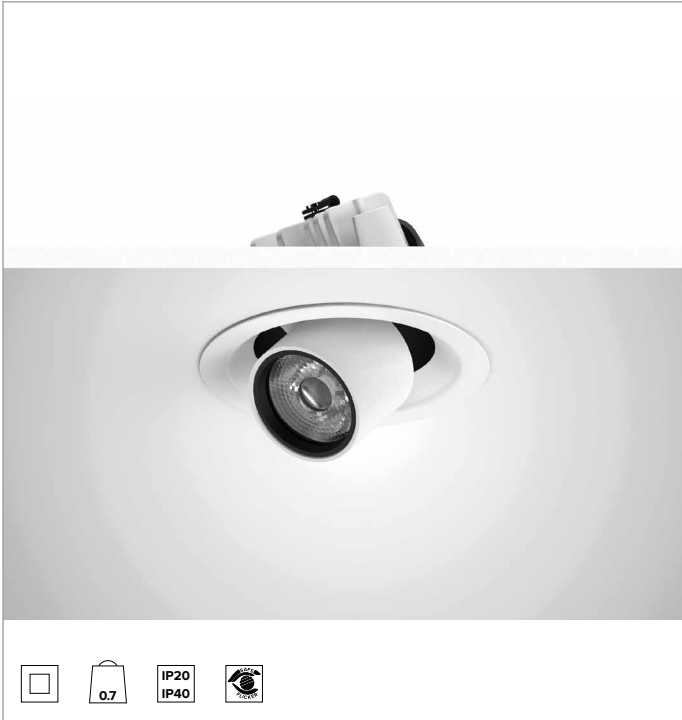

1T9235EL | CCTEVO EXTRACTABLE 125

Recessed extractable LED projector

	4000K	H(m)	D(m)	Emax(lx)		
	Ra90		13°			
	Fixture Power	22W	1	0.23	22222	
	Source Flux	2001lm	2	0.46	5555	
	Fixture Flux	1593lm	3	0.69	2469	
	Efficacy	73lm/W	4	0.92	1389	
TS1329	Imax=11105cd/klm	Imax	22222cd	5	1.15	889